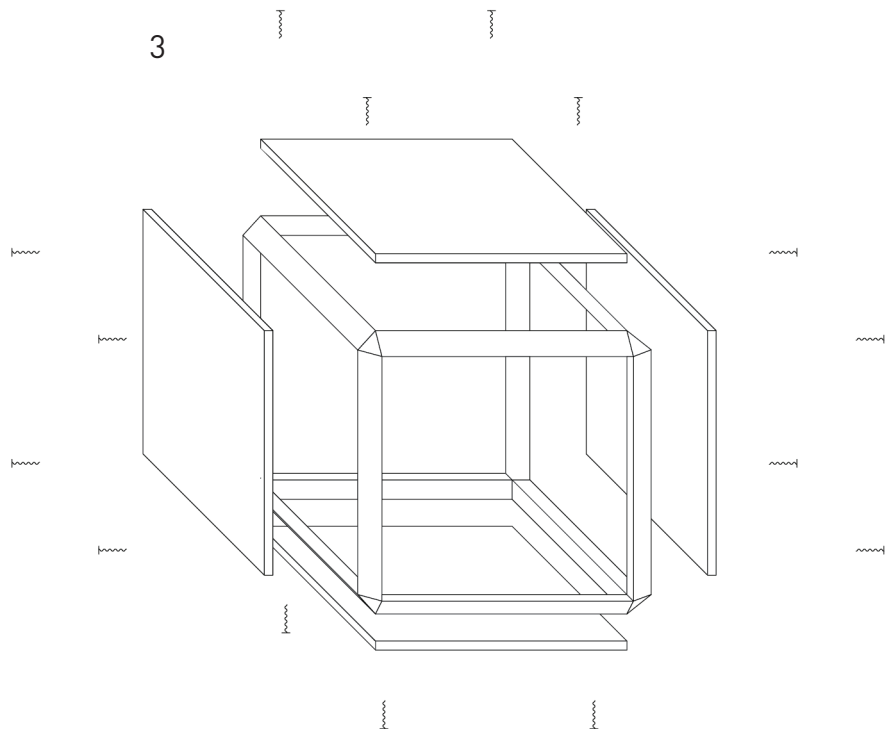

014

Rolling Cube

2 h

€ 50,-

+++

1

2

3

To be tested